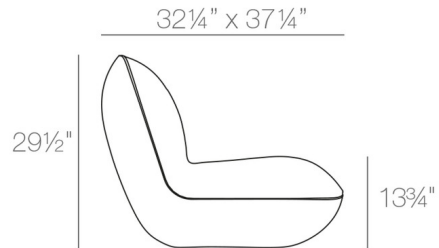

Shown in white

Specifications

COLOR	N/A
BODY FINISH	White
WATTAGE	N/A
DIMMER	N/A
DIMENSIONS	32.25"W x 29.5"H x 37.25"D
BULB	N/A
COUNTRY OF ORIGIN	Spain

CLICK TO VIEW PRODUCT

Notes: