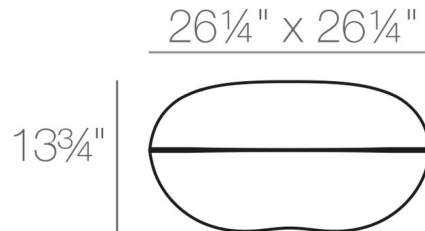

### Specifications

COLOR	N/A
BODY FINISH	White
WATTAGE	N/A
DIMMER	N/A
DIMENSIONS	26.25"W x 13.75"H x 26.25"D
BULB	N/A
COUNTRY OF ORIGIN	Spain

CLICK TO VIEW PRODUCT

Notes: