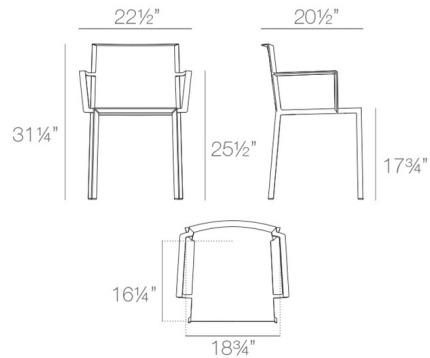

By Vondom

Description

Get the most out of your downtime with the Quartz Armchair. These stylish armchairs are made of gas air molding injected polyamide with fiber glass, combining to create a sleek and stylish piece of furniture. These armchairs are incredibly versatile and can be used indoors and outdoors. These chairs are also stackable up to 10 high, making for easy storage. Sold as a set of 4.

Shown in black

Specifications

COLOR	N/A
BODY FINISH	Black
WATTAGE	N/A
DIMMER	N/A
DIMENSIONS	22.5"W x 31.25"H x 20.5"D
BULB	N/A
COUNTRY OF ORIGIN	Spain

Technical Information

PRODUCT DIMENSIONS Weight Capacity: 350 pounds