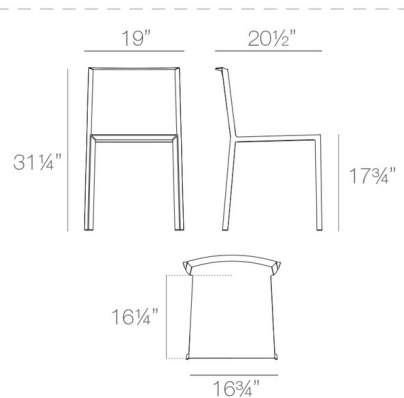

### Specifications

COLOR . . . . . N/A  
BODY FINISH . . . . . Black  
WATTAGE . . . . . N/A  
DIMMER . . . . . N/A  
DIMENSIONS . . . . . 19"W x 31.25"H x 20.5"D  
BULB . . . . . N/A  
COUNTRY OF ORIGIN . . . . . Spain

### Technical Information

PRODUCT DIMENSIONS . . . . . Weight Capacity: 350 pounds

Shown in black

CLICK TO VIEW PRODUCT

Notes: