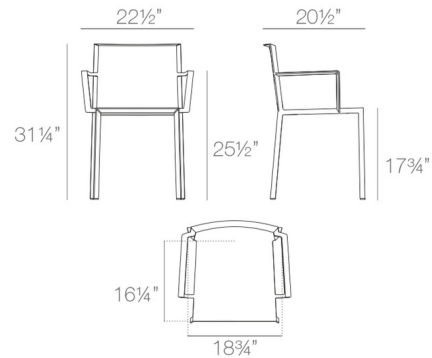

Lightology

lightology.com
866-954-4489
04-23-26

Project: _____

Company: _____

Location: _____ Fixture Type: _____

SPEC #: **VND1085407**

Approved On: _____ Approved By: _____

Quartz Folding Chair - Set of 4 By Vondom

Shown in black

Specifications

COLOR	N/A
BODY FINISH	Black
WATTAGE	N/A
DIMMER	N/A
DIMENSIONS	18.5"W x 29.75"H x 20.25"D
BULB	N/A
COUNTRY OF ORIGIN	Spain

Technical Information

PRODUCT DIMENSIONS	Weight Capacity: 350 pounds
--------------------	-----------------------------