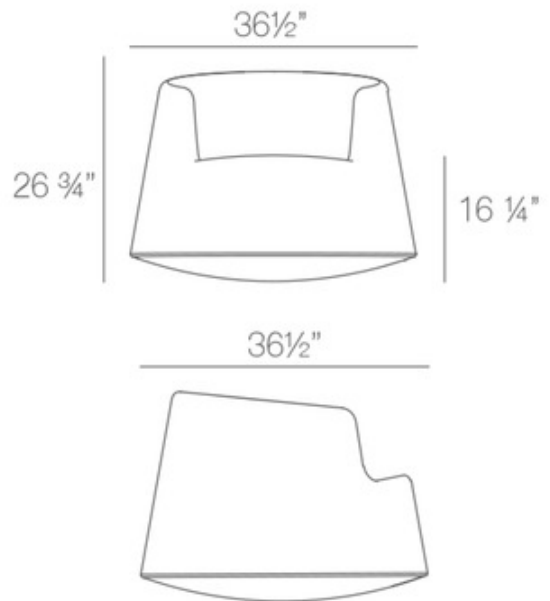

BRAND

Vondom

DESCRIPTION

Enjoy more time on your front porch or back patio atop your Roulette Rocking Chair. This rocking chair is made from polyethylene resin by rotational molding and combines to create a lightweight, versatile chair. Use this rocking chair to spend more time relaxing outdoors. Not recommended for children.

Shown in: Khaki

COLOR	N/A
BODY FINISH	Khaki
WATTAGE	N/A
DIMMER	N/A
DIMENSIONS	36.5"W x 26.75"H x 36.5"D
LAMP	N/A

Technical Information

PRODUCT DIMENSIONS Weight Capacity: 350 pounds

SPEC #

VND1085410

COMPANY