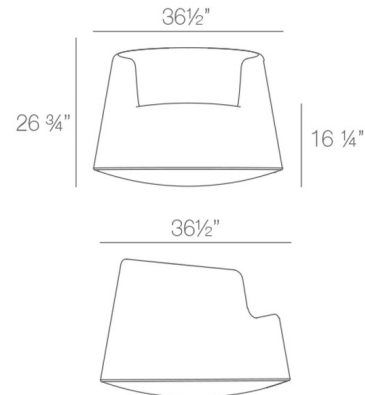

Description

Enjoy more time on your front porch or back patio atop your Roulette Rocking Chair. This rocking chair is made from polyethylene resin by rotational molding and combines to create a lightweight, versatile chair. Use this rocking chair to spend more time relaxing outdoors. Not recommended for children.

Specifications

COLOR	N/A
BODY FINISH	White
WATTAGE	N/A
DIMMER	N/A
DIMENSIONS	36.5"W x 26.75"H x 36.5"D
BULB	N/A
COUNTRY OF ORIGIN	Spain

Shown in white

CLICK TO VIEW PRODUCT

Notes: