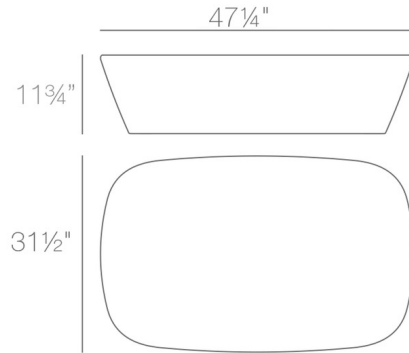

By Vondom

Description

Round out the look of your living room or patio space with the Sabinas Coffee Table. This lightweight coffee table is made from 100% recyclable material and is a great way to tie together the look of any room.

Shown in taupe

Specifications

| | |
|-------------------|----------------------------|
| COLOR | N/A |
| BODY FINISH | Taupe |
| WATTAGE | N/A |
| DIMMER | N/A |
| DIMENSIONS | 47.25"W x 11.75"H x 31.5"D |
| BULB | N/A |
| COUNTRY OF ORIGIN | Spain |