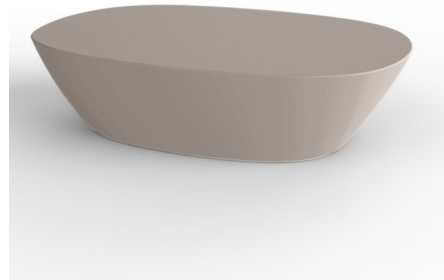

Lightology

lightology.com
866-954-4489
04-23-26

Project: _____

Company: _____

Location: _____ Fixture Type: _____

SPEC #: **VND1085414**

Approved On: _____ Approved By: _____

Sabinas Outdoor Coffee Table

By Vondom

Description

Round out the look of your living room or patio space with the Sabinas Coffee Table. This lightweight coffee table is made from 100% recyclable material and is a great way to tie together the look of any room.

Shown in taupe

Specifications

| | |
|-------------------|----------------------------|
| COLOR | N/A |
| BODY FINISH | Taupe |
| WATTAGE | N/A |
| DIMMER | N/A |
| DIMENSIONS | 47.25"W x 11.75"H x 31.5"D |
| BULB | N/A |
| COUNTRY OF ORIGIN | Spain |