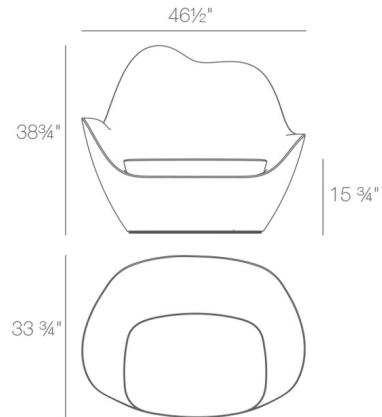

Shown in white

Specifications

COLOR	N/A
BODY FINISH	White
WATTAGE	N/A
DIMMER	N/A
DIMENSIONS	46.5"W x 38.75"H x 33.75"D
BULB	N/A
COUNTRY OF ORIGIN	Spain

Technical Information

PRODUCT DIMENSIONS Weight Capacity: 350 pounds