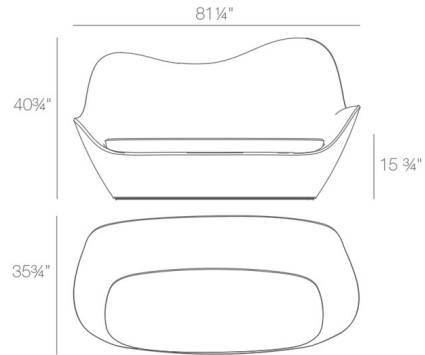

### Specifications

COLOR	N/A
BODY FINISH	White
WATTAGE	N/A
DIMMER	N/A
DIMENSIONS	81.25"W x 40.75"H x 35.75"D
BULB	N/A
COUNTRY OF ORIGIN	Spain

### Technical Information

PRODUCT DIMENSIONS	Weight Capacity: 450 pounds
--------------------	-----------------------------

Shown in white

CLICK TO VIEW PRODUCT

Notes: