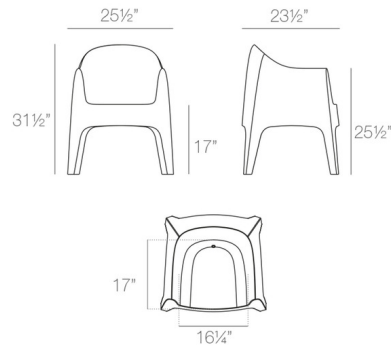

CLICK TO VIEW PRODUCT

Notes: