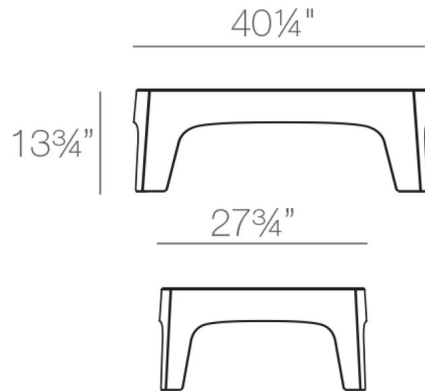

CLICK TO VIEW PRODUCT

Notes: