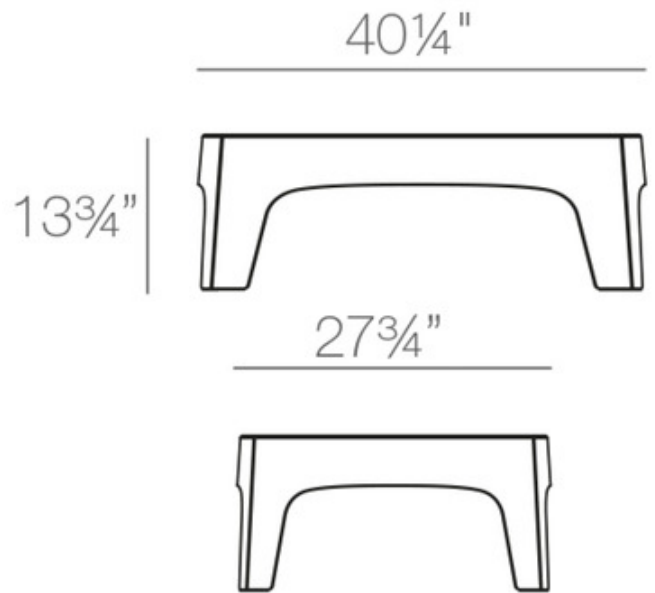

**BRAND**

Vondom

**DESCRIPTION**

Round out the look of your living room or finished basement with the Solid Coffee Table. This sleek coffee table is made from 100% recyclable material and is a lightweight approach to modern furniture. Use this stackable, stylish table to tie together the look of your favorite space.

Shown in: Black

<b>COLOR</b>	N/A
<b>BODY FINISH</b>	Black
<b>WATTAGE</b>	N/A
<b>DIMMER</b>	N/A
<b>DIMENSIONS</b>	40.25"W x 13.75"H x 27.75"D
<b>LAMP</b>	N/A

**SPEC #** VND1085420

COMPANY	PROJECT	FIXTURE TYPE	APPROVED BY	DATE