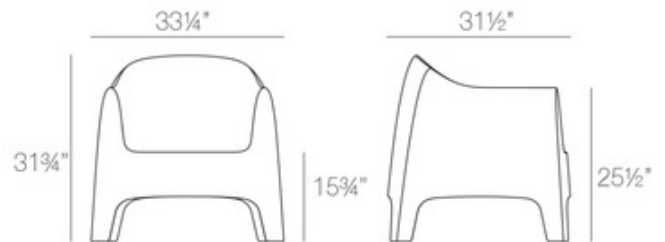

BRAND

Vondom

DESCRIPTION

Take your rest and relaxation efforts to new heights with the Solid Lounge Chair. These lounge chairs are made from 100% recyclable material and are a lightweight approach to modern seating. These chairs are stackable up to 4 chairs and can be used indoors/outdoors. Sold as a set of 2.

Shown in: Black

COLOR	N/A
BODY FINISH	Black
WATTAGE	N/A
DIMMER	N/A
DIMENSIONS	33.25"W x 31.75"H x 31.5"D
LAMP	N/A

Technical Information

PRODUCT DIMENSIONS	Weight Capacity: 350 pounds
---------------------------	-----------------------------