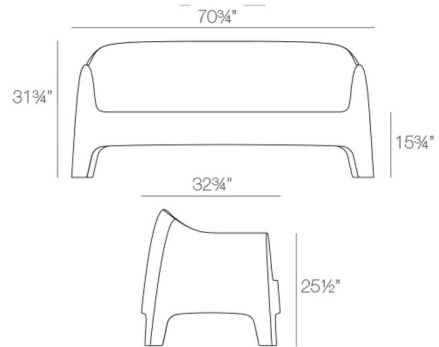

By Vondom

Description

Take your rest and relaxation efforts to new heights with the Solid Sofa. This sofa couch is made from 100% recyclable material and is a lightweight approach to modern seating. This sofa is stackable up to 4 sofas and can be used indoors/outdoors.

Shown in black

Specifications

COLOR	N/A
BODY FINISH	Black
WATTAGE	N/A
DIMMER	N/A
DIMENSIONS	70.75"W x 31.75"H x 32.75"D
BULB	N/A
COUNTRY OF ORIGIN	Spain

Technical Information

PRODUCT DIMENSIONS Weight Capacity: 450 pounds