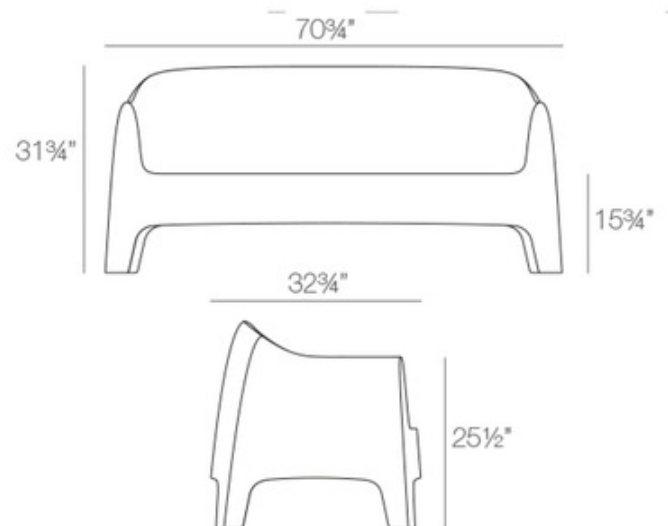

Technical Information

PRODUCT DIMENSIONS	Weight Capacity: 450 pounds

SPEC #

VND1085426

COMPANY

PROJECT

FIXTURE TYPE

APPROVED BY

DATE