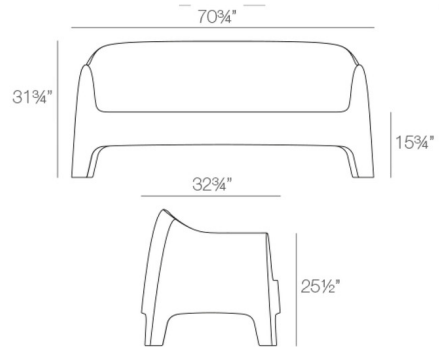

Description

Take your rest and relaxation efforts to new heights with the Solid Sofa. This sofa couch is made from 100% recyclable material and is a lightweight approach to modern seating. This sofa is stackable up to 4 sofas and can be used indoors/outdoors.

Shown in black

Specifications

COLOR	N/A
BODY FINISH	Black
WATTAGE	N/A
DIMMER	N/A
DIMENSIONS	70.75"W x 31.75"H x 32.75"D
BULB	N/A
COUNTRY OF ORIGIN	Spain

Technical Information

PRODUCT DIMENSIONS	Weight Capacity: 450 pounds
--------------------	-----------------------------