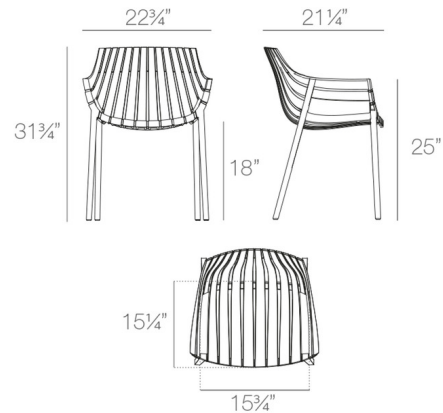

Lightology

lightology.com
866-954-4489
04-23-26

Project: _____

Company: _____

Location: _____ Fixture Type: _____

SPEC #: **VND1085429**

Approved On: _____ Approved By: _____

Spritz Armchair - Set of 4

By Vondom

Description

Relish your relaxation time with the Spritz Armchair. This sleek and stylish armchair is made of injected Polypropylene with Fiberglass to create a sturdy seating option. Use this lightweight, stackable furniture piece to tie together the look of your living room or outdoor patio.

Shown in black

Specifications

COLOR	N/A
BODY FINISH	Black
WATTAGE	N/A
DIMMER	N/A
DIMENSIONS	22.75"W x 31.75"H x 21.25"D
BULB	N/A
COUNTRY OF ORIGIN	Spain

CLICK TO VIEW PRODUCT

Notes: