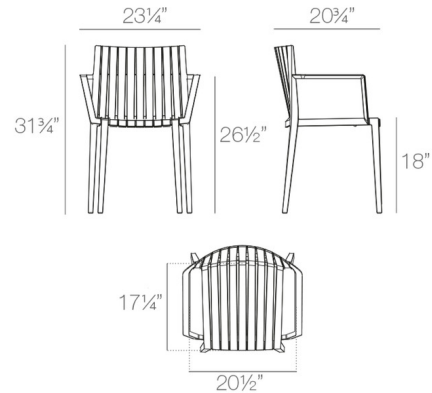

Shown in black

CLICK TO VIEW PRODUCT

Notes: