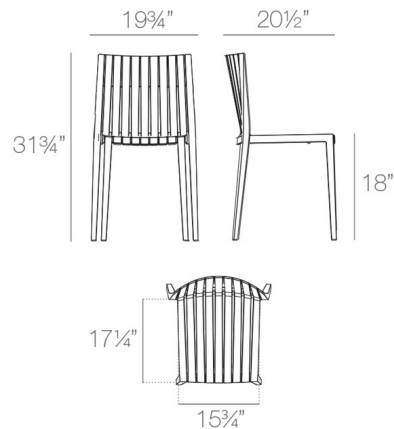

CLICK TO VIEW PRODUCT

Notes: