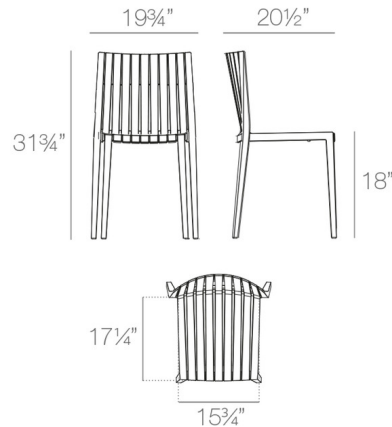

CLICK TO VIEW PRODUCT

Notes: