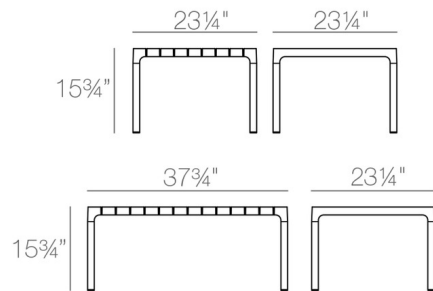

By Vondom

Description

Round out the look of your living room or outdoor patio with the Spritz Coffee Table. This sleek coffee table is made from 100% recyclable material and is a lightweight approach to modern furniture. Use this stackable, stylish table to tie together the look of your favorite space.

Shown in black

Specifications

COLOR	N/A
BODY FINISH	Black
WATTAGE	N/A
DIMMER	N/A
DIMENSIONS	23.25"W x 15.75"H x 23.25"D
BULB	N/A
COUNTRY OF ORIGIN	Spain

CLICK TO VIEW PRODUCT

Notes: