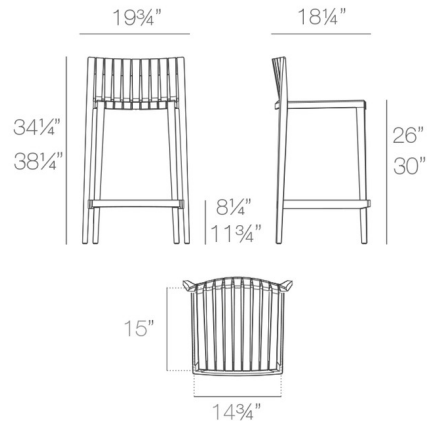

Lightology

lightology.com
866-954-4489
04-23-26

Project: _____

Company: _____

Location: _____ Fixture Type: _____

SPEC #: **VND1085447**

Approved On: _____ Approved By: _____

Spritz Outdoor Counter / Bar Stool - Set of 4 By Vondom

Description

Elevate your home bar or countertop experience with the Spritz Bar Stool. These stools are made from 100% recyclable material and are a lightweight approach to modern seating. Use this stackable bar stools to enjoy more of your kitchen island or outdoor bar. Sold as a set of 4.

Shown in black

Specifications

COLOR	N/A
BODY FINISH	Black
WATTAGE	N/A
DIMMER	N/A
DIMENSIONS	19.75"W x 34.25"H x 18.25"D
BULB	N/A
COUNTRY OF ORIGIN	Spain

Technical Information

PRODUCT DIMENSIONS Weight Capacity: 350 pounds