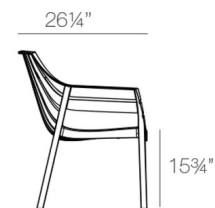

### Description

Take your comfort to new heights with the Spritz Sofa. This sleek and stylish sofa is made of injected Propylene with Fiberglass, resulting in a comfortable and recyclable piece of furniture. This lightweight couch sofa is even stackable up to 4 couches high, making for easy storage.

### Specifications

COLOR	N/A
BODY FINISH	Ecru
WATTAGE	N/A
DIMMER	N/A
DIMENSIONS	46.75"W x 32.25"H x 26.25"D
BULB	N/A
COUNTRY OF ORIGIN	Spain

CLICK TO VIEW PRODUCT

Notes: