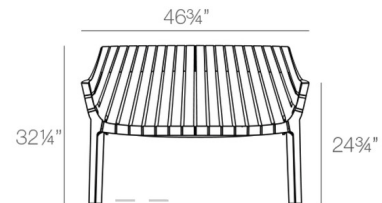

### Description

Take your comfort to new heights with the Spritz Sofa. This sleek and stylish sofa is made of injected Propylene with Fiberglass, resulting in a comfortable and recyclable piece of furniture. This lightweight couch sofa is even stackable up to 4 couches high, making for easy storage.

### Specifications

COLOR	N/A
BODY FINISH	Ecru
WATTAGE	N/A
DIMMER	N/A
DIMENSIONS	46.75"W x 32.25"H x 26.25"D
BULB	N/A
COUNTRY OF ORIGIN	Spain

CLICK TO VIEW PRODUCT

Notes: