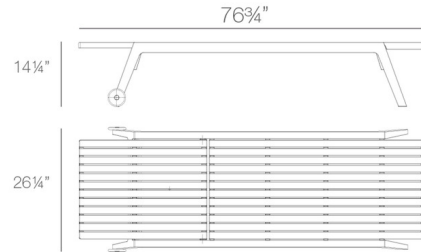

Description

Enjoy more of your front porch or outdoor patio space with the Spritz Sun Lounger Set of 4. This sun lounger chair is made of injected Propylene with Fiberglass, resulting in a lightweight approach to modern furniture. Stackable up to 12 chairs.

Shown in ecru

Specifications

COLOR	N/A
BODY FINISH	Ecru
WATTAGE	N/A
DIMMER	N/A
DIMENSIONS	76.75"W x 14.25"H x 26.25"D
BULB	N/A
COUNTRY OF ORIGIN	Spain

Technical Information

PRODUCT DIMENSIONS	Weight Capacity: 350 pounds
--------------------	-----------------------------