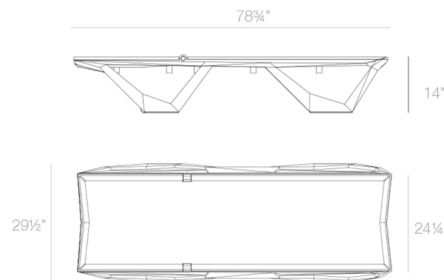

By Vondom

Description

Enjoy more of your front porch or outdoor patio space with the Spritz Sun Lounger Set of 2. This sun lounger chair is made of injected Propylene with Fiberglass, resulting in a lightweight approach to modern furniture. Stackable up to 12 chairs.

Shown in white

Specifications

COLOR	N/A
BODY FINISH	White
WATTAGE	N/A
DIMMER	N/A
DIMENSIONS	76.75"W x 14.25"H x 26.25"D
BULB	N/A
COUNTRY OF ORIGIN	Spain

CLICK TO VIEW PRODUCT

Notes: