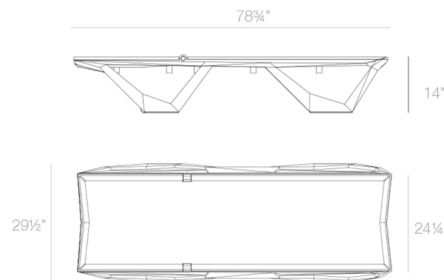

Specifications

COLOR	N/A
BODY FINISH	White
WATTAGE	N/A
DIMMER	N/A
DIMENSIONS	76.75"W x 14.25"H x 26.25"D
BULB	N/A
COUNTRY OF ORIGIN	Spain

CLICK TO VIEW PRODUCT

Notes: