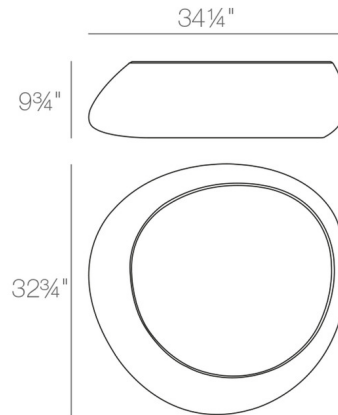

### Specifications

COLOR	N/A
BODY FINISH	Anthracite
WATTAGE	N/A
DIMMER	N/A
DIMENSIONS	34.25"W x 9.75"H x 32.75"D
BULB	N/A
COUNTRY OF ORIGIN	Spain

CLICK TO VIEW PRODUCT

Notes: