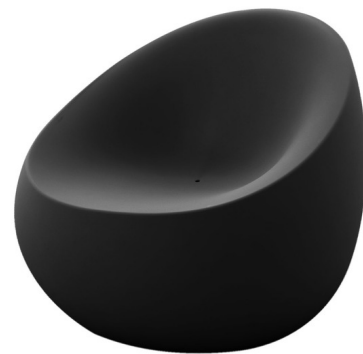

Lightology

lightology.com
866-954-4489
04-23-26

Project: _____
Company: _____
Location: _____ Fixture Type: _____
SPEC #: **VND1085468**
Approved On: _____ Approved By: _____

Stone Outdoor Lounge Chair By Vondom

Description

Relish your hard-earned relaxation time with the Stone Lounge Chair. Made of Polyethylene Resin by rotational molding, this chair is 100% recyclable and a lightweight take on modern furniture. Use this stylish lounge chair to kick back, relax and enjoy more of your indoor or outdoor space.

Specifications

COLOR	N/A
BODY FINISH	Anthracite
WATTAGE	N/A
DIMMER	N/A
DIMENSIONS	34.75"W x 30.75"H x 31.75"D
BULB	N/A
COUNTRY OF ORIGIN	Spain

Technical Information

PRODUCT DIMENSIONS	Weight Capacity: 350 pounds
--------------------	-----------------------------

Shown in anthracite

CLICK TO VIEW PRODUCT

Notes: