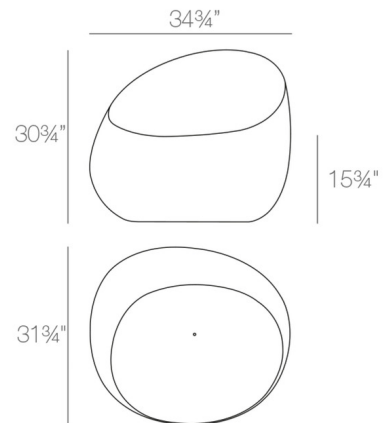

Shown in anthracite