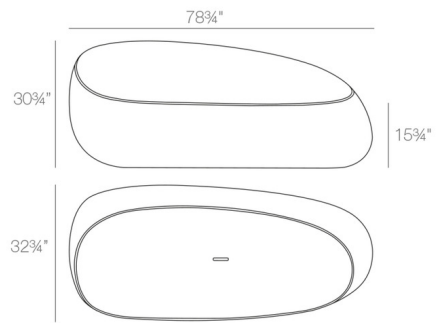

### Specifications

COLOR . . . . . N/A  
BODY FINISH . . . . . Anthracite  
WATTAGE . . . . . N/A  
DIMMER . . . . . N/A  
DIMENSIONS . . . . . 78.75"W x 30.75"H x 32.75"D  
BULB . . . . . N/A  
COUNTRY OF ORIGIN . . . . . Spain

### Technical Information

PRODUCT DIMENSIONS . . . . . Weight Capacity: 450 pounds

CLICK TO VIEW PRODUCT

Notes: