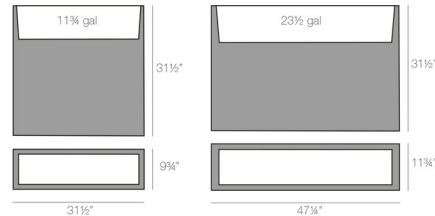

## Studio Wall Planter

By Vondom

### Specifications

COLOR	N/A
BODY FINISH	Anthracite
WATTAGE	N/A
DIMMER	N/A
DIMENSIONS	31.5"W x 31.5"H x 9.75"D
BULB	N/A
COUNTRY OF ORIGIN	Spain

### Technical Information

PRODUCT DIMENSIONS	Planter Capacity: 11.75 gallons
--------------------	---------------------------------

CLICK TO VIEW PRODUCT

Notes: