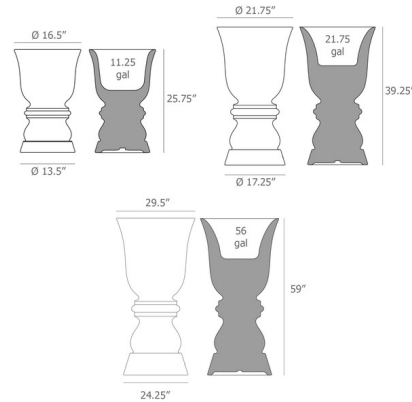

## Suave Planter

By Vondom

### Specifications

COLOR	N/A
BODY FINISH	White
WATTAGE	N/A
DIMMER	N/A
DIMENSIONS	16.5"W x 25.75"H x 16.5"D
BULB	N/A
COUNTRY OF ORIGIN	Spain

### Technical Information

PRODUCT DIMENSIONS	Planter Capacity: 11.25 gallons
--------------------	---------------------------------

CLICK TO VIEW PRODUCT

Notes: