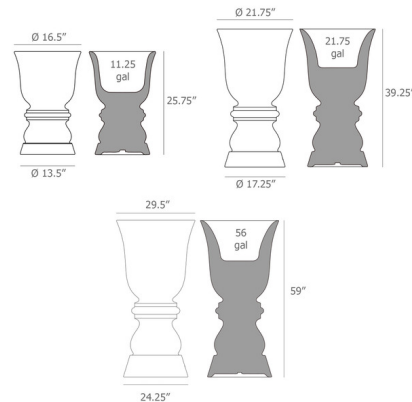

By Vondom

Description

Creating a home garden has never been easier than with the Suave Planter. This compact garden planter is made out of rotational molding Polyethylene Resin and is 100% recyclable. Sporting a lightweight design, this indoor/outdoor planter is perfect for planting vegetables, herbs or houseplants.

Shown in white

Specifications

COLOR	N/A
BODY FINISH	White
WATTAGE	N/A
DIMMER	N/A
DIMENSIONS	16.5"W x 25.75"H x 16.5"D
BULB	N/A
COUNTRY OF ORIGIN	Spain

Technical Information

PRODUCT DIMENSIONS	Planter Capacity: 11.25 gallons
--------------------	---------------------------------