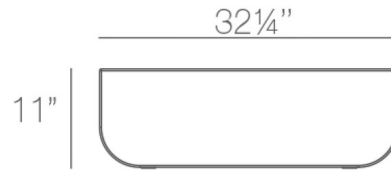

### Specifications

COLOR	N/A
BODY FINISH	White
WATTAGE	N/A
DIMMER	N/A
DIMENSIONS	32.25"W x 11"H x 32.25"D
BULB	N/A
COUNTRY OF ORIGIN	Spain

CLICK TO VIEW PRODUCT

Notes: