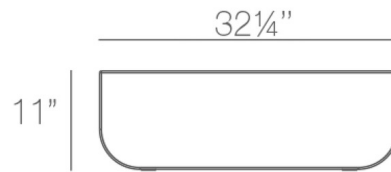

Shown in white

Specifications

COLOR	N/A
BODY FINISH	White
WATTAGE	N/A
DIMMER	N/A
DIMENSIONS	32.25"W x 11"H x 32.25"D
BULB	N/A
COUNTRY OF ORIGIN	Spain

CLICK TO VIEW PRODUCT

Notes: