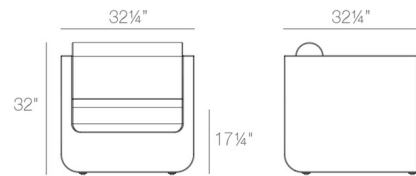

CLICK TO VIEW PRODUCT

Notes: