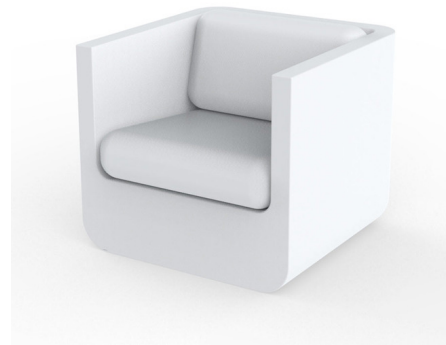

Lightology

lightology.com
866-954-4489
07-01-26

Project: _____

Company: _____

Location: _____ Fixture Type: _____

SPEC #: **VND1085514**

Approved On: _____ Approved By: _____

Ulm Lounge Chair

By Vondom

Description

Upgrade your indoor or outdoor relaxation capabilities with the Ulm Lounge Chair. This comfortable lounge chair is made of polyethylene resin and is topped with a Vinyl cushion. This lightweight lounge chair even features leather-like fabric that keeps you cool and comfortable with every use.

Shown in white

Specifications

| | |
|-------------------|--------------------------|
| COLOR | N/A |
| BODY FINISH | White |
| WATTAGE | N/A |
| DIMMER | N/A |
| DIMENSIONS | 32.25"W x 32"H x 32.25"D |
| BULB | N/A |
| COUNTRY OF ORIGIN | Spain |