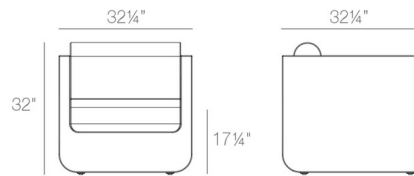

Shown in white

Specifications

| | |
|-------------------|--------------------------|
| COLOR | N/A |
| BODY FINISH | White |
| WATTAGE | N/A |
| DIMMER | N/A |
| DIMENSIONS | 32.25"W x 32"H x 32.25"D |
| BULB | N/A |
| COUNTRY OF ORIGIN | Spain |

Technical Information

PRODUCT DIMENSIONS Weight Capacity: 350 pounds

CLICK TO VIEW PRODUCT

Notes: