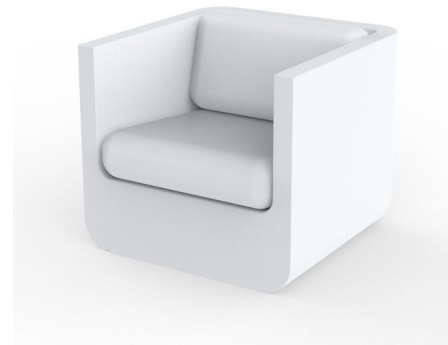

Description

Upgrade your indoor or outdoor relaxation capabilities with the Ulm Lounge Chair. This comfortable lounge chair is made of polyethylene resin and is topped with a Vinyl cushion. This lightweight lounge chair even features leather-like fabric that keeps you cool and comfortable with every use.

Specifications

COLOR	N/A
BODY FINISH	White
WATTAGE	N/A
DIMMER	N/A
DIMENSIONS	32.25"W x 32"H x 32.25"D
BULB	N/A
COUNTRY OF ORIGIN	Spain

Technical Information

PRODUCT DIMENSIONS	Weight Capacity: 350 pounds
--------------------	-----------------------------