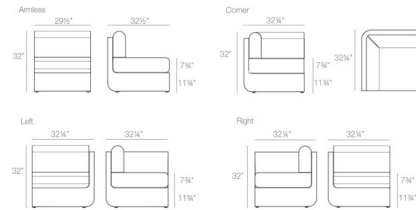

Description

Transform the look and feel of any room in your home with the customizable Ulm Sectional Sofa. This sleek sectional sofa is made of Polyethylene Resin by rotational molding and is 100% recyclable. This lightweight, stylish sofa even features leather-like fabric that keeps you cool and comfortable with every use.

Shown in white

Specifications

COLOR	N/A
BODY FINISH	White
WATTAGE	N/A
DIMMER	N/A
DIMENSIONS	32.25"W x 32"H x 32.25"D
BULB	N/A
COUNTRY OF ORIGIN	Spain

CLICK TO VIEW PRODUCT

Notes: