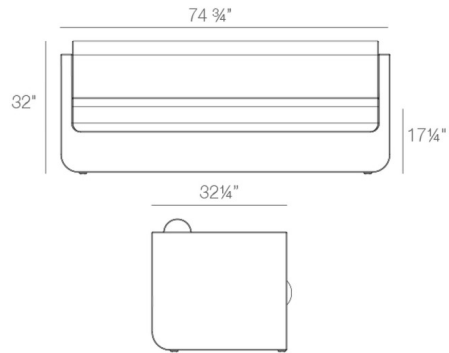

CLICK TO VIEW PRODUCT