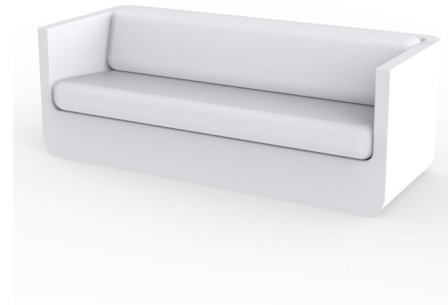

Description

Transform the look and feel of any room or outdoor space with the Ulm Sofa. This sleek sofa is made of polyethylene resin by rotational molding and is 100% recyclable. This lightweight, stylish sofa even features an acrylic leather-like fabric that keeps you cool and comfortable with every use.

Specifications

COLOR Nautical White
BODY FINISH White
WATTAGE N/A
DIMMER N/A
DIMENSIONS 74.34"W x 32"H x 32.25"D
BULB N/A
COUNTRY OF ORIGIN Spain

Technical Information

PRODUCT DIMENSIONS Weight Capacity: 450 pounds

Notes:

Shown in white / nautical white

CLICK TO VIEW PRODUCT