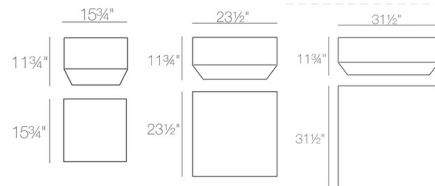

Shown in white

Specifications

COLOR	N/A
BODY FINISH	White
WATTAGE	N/A
DIMMER	N/A
DIMENSIONS	15.75"W x 11.75"H x 15.75"D
BULB	N/A
COUNTRY OF ORIGIN	Spain

CLICK TO VIEW PRODUCT

Notes: