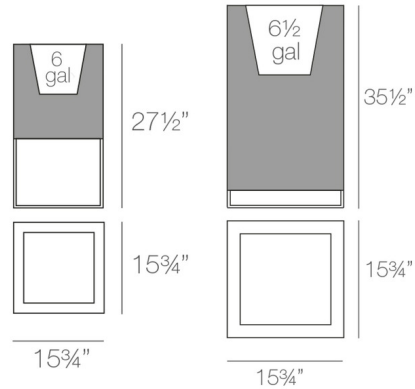

By Vondom

Description

Opt for a stylish and versatile way to plant your favorite vegetables, herbs or house plants with the Vela Cube Planter. This planter is made out of rotational molding Polyethylene Resin and is 100% recyclable. This planter can easily be drilled to create drainage holes.

Shown in white

Specifications

COLOR	N/A
BODY FINISH	White
WATTAGE	N/A
DIMMER	N/A
DIMENSIONS	15.75"W x 27.5"H x 15.75"D
BULB	N/A
COUNTRY OF ORIGIN	Spain

Technical Information

PRODUCT DIMENSIONS Planter Capacity: 6 gallons