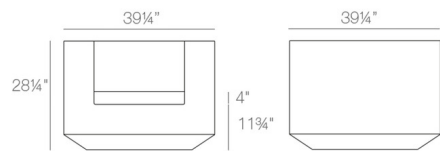

Shown in white

Specifications

COLOR	N/A
BODY FINISH	White
WATTAGE	N/A
DIMMER	N/A
DIMENSIONS	39.25"W x 28.25"H x 39.25"D
BULB	N/A
COUNTRY OF ORIGIN	Spain

Technical Information

PRODUCT DIMENSIONS	Weight Capacity: 350 pounds
--------------------	-----------------------------