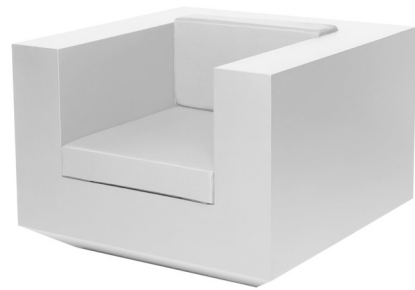

Lightology

lightology.com
866-954-4489
04-23-26

Project: _____

Company: _____

Location: _____ Fixture Type: _____

SPEC #: **VND1085526**

Approved On: _____ Approved By: _____

Vela Outdoor Lounge Chair By Vondom

Description

Enjoy your well-earned rest and relaxation with the Vela Lounge Chair. This sleek lounge chair is made of Polyethylene Resin by rotational molding and is 100% recyclable. This is a lightweight, highly-versatile furniture piece that adds value to any indoor or outdoor space.

Shown in white

Specifications

COLOR	N/A
BODY FINISH	White
WATTAGE	N/A
DIMMER	N/A
DIMENSIONS	39.25"W x 28.25"H x 39.25"D
BULB	N/A
COUNTRY OF ORIGIN	Spain

Technical Information

PRODUCT DIMENSIONS	Weight Capacity: 350 pounds
--------------------	-----------------------------