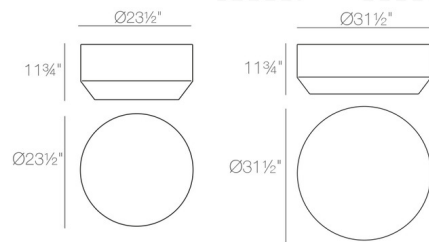

Shown in white

Specifications

COLOR	N/A
BODY FINISH	White
WATTAGE	N/A
DIMMER	N/A
DIMENSIONS	23.5"W x 11.75"H x 23.5"D
BULB	N/A
COUNTRY OF ORIGIN	Spain

CLICK TO VIEW PRODUCT

Notes: