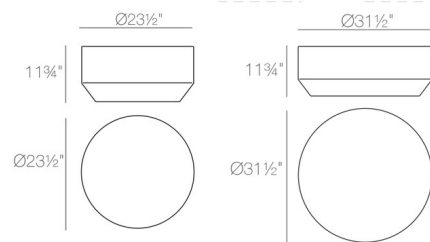

Shown in white

Specifications

COLOR	N/A
BODY FINISH	White
WATTAGE	N/A
DIMMER	N/A
DIMENSIONS	23.5"W x 11.75"H x 23.5"D
BULB	N/A
COUNTRY OF ORIGIN	Spain

CLICK TO VIEW PRODUCT

Notes: