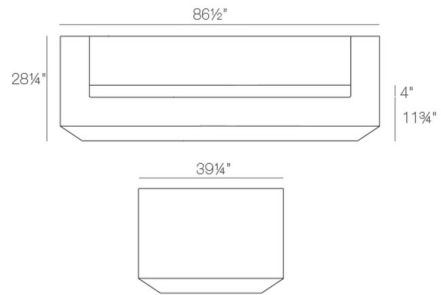

Shown in white

Specifications

COLOR	N/A
BODY FINISH	White
WATTAGE	N/A
DIMMER	N/A
DIMENSIONS	86.5"W x 28.25"H x 39.25"D
BULB	N/A
COUNTRY OF ORIGIN	Spain

Technical Information

PRODUCT DIMENSIONS Weight Capacity: 450 pounds