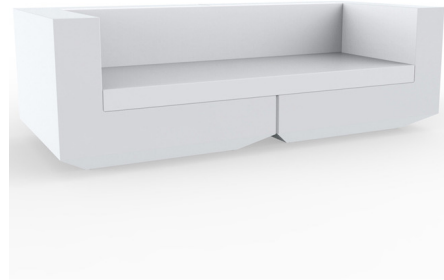

Description

Enjoy your well-earned rest and relaxation with the Vela Sofa. This sleek sofa couch is made of Polyethylene Resin by rotational molding and is 100% recyclable. This is a lightweight, highly-versatile furniture piece that adds value to any indoor or outdoor space.

Shown in white

Specifications

COLOR	N/A
BODY FINISH	White
WATTAGE	N/A
DIMMER	N/A
DIMENSIONS	86.5"W x 28.25"H x 39.25"D
BULB	N/A
COUNTRY OF ORIGIN	Spain

Technical Information

PRODUCT DIMENSIONS Weight Capacity: 450 pounds