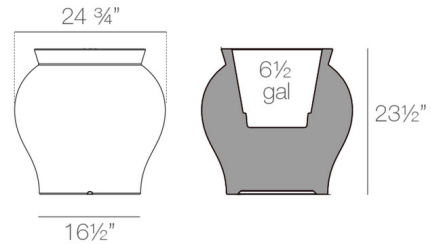

### Specifications

COLOR	N/A
BODY FINISH	Anthracite
WATTAGE	N/A
DIMMER	N/A
DIMENSIONS	24.75"W x 23.5"H x 24.75"D
BULB	N/A
COUNTRY OF ORIGIN	Spain

### Technical Information

PRODUCT DIMENSIONS	Planter Capacity: 6.5 gallons
--------------------	-------------------------------

CLICK TO VIEW PRODUCT

Notes: