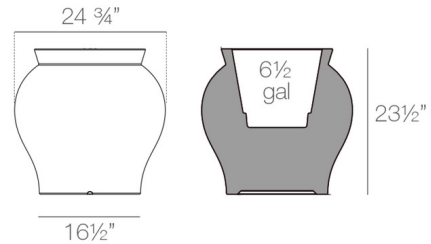

By Vondom

Description

Opt for a stylish and versatile way to plant your favorite vegetables, herbs or house plants with the Venus Planter. This planter is made out of rotational molding Polyethylene Resin and is 100% recyclable. This planter can easily be drilled to create drainage holes.

Shown in anthracite

Specifications

COLOR	N/A
BODY FINISH	Anthracite
WATTAGE	N/A
DIMMER	N/A
DIMENSIONS	24.75"W x 23.5"H x 24.75"D
BULB	N/A
COUNTRY OF ORIGIN	Spain

Technical Information

PRODUCT DIMENSIONS	Planter Capacity: 6.5 gallons
--------------------	-------------------------------