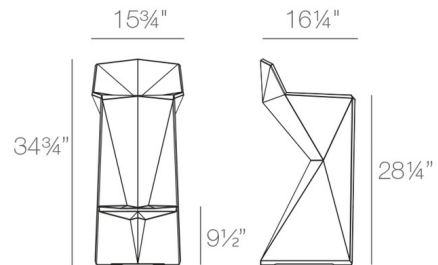

Lightology

lightology.com
866-954-4489
04-23-26

Project: _____
Company: _____
Location: _____ Fixture Type: _____
SPEC #: **VND1085533**
Approved On: _____ Approved By: _____

Vertex Outdoor Bar Stool By Vondom

Description

Enjoy more of your countertop or home bar setup with the Vertex Bar Stool. This sleek bar stool is made of Polyethylene Resin by rotational molding and is 100% recyclable. This is a lightweight, highly-versatile furniture piece that adds value to any indoor or outdoor space.

Shown in white

Specifications

COLOR	N/A
BODY FINISH	White
WATTAGE	N/A
DIMMER	N/A
DIMENSIONS	15.75"W x 34.75"H x 16.25"D
BULB	N/A
COUNTRY OF ORIGIN	Spain

Technical Information

PRODUCT DIMENSIONS	Weight Capacity: 350 pounds
--------------------	-----------------------------