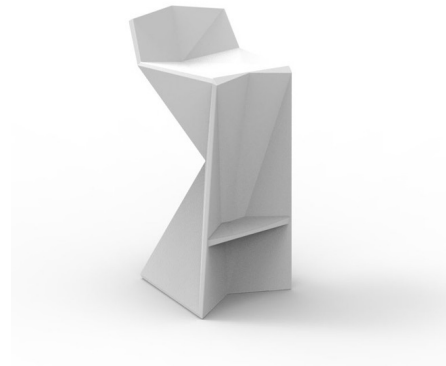

Lightology

lightology.com
866-954-4489
04-23-26

Project: _____
Company: _____
Location: _____ Fixture Type: _____
SPEC #: **VND1085533**
Approved On: _____ Approved By: _____

Vertex Outdoor Bar Stool By Vondom

Description

Enjoy more of your countertop or home bar setup with the Vertex Bar Stool. This sleek bar stool is made of Polyethylene Resin by rotational molding and is 100% recyclable. This is a lightweight, highly-versatile furniture piece that adds value to any indoor or outdoor space.

Shown in white

Specifications

COLOR	N/A
BODY FINISH	White
WATTAGE	N/A
DIMMER	N/A
DIMENSIONS	15.75"W x 34.75"H x 16.25"D
BULB	N/A
COUNTRY OF ORIGIN	Spain

Technical Information

PRODUCT DIMENSIONS	Weight Capacity: 350 pounds
--------------------	-----------------------------