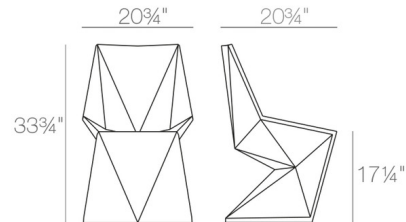

Description

Enjoy more of your countertop or home bar setup with the Vertex Chair. This sleek bar stool is made of Polyethylene Resin by rotational molding and is 100% recyclable. This is a lightweight, highly-versatile furniture piece that adds value to any indoor or outdoor space.

Shown in white

Specifications

COLOR	N/A
BODY FINISH	White
WATTAGE	N/A
DIMMER	N/A
DIMENSIONS	20.75"W x 33.75"H x 20.75"D
BULB	N/A
COUNTRY OF ORIGIN	Spain

Technical Information

PRODUCT DIMENSIONS Weight Capacity: 350 pounds