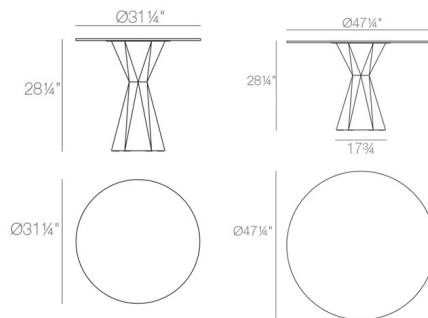

By Vondom

Description

Versatile and stylish, the Vertex Round Table can be used in virtually any room in your home. This table is made of Polyethylene Resin by rotational molding and is 100% recyclable. This is a lightweight, highly-versatile furniture piece that adds value to any indoor or outdoor space.

Shown in white

Specifications

COLOR	N/A
BODY FINISH	White
WATTAGE	N/A
DIMMER	N/A
DIMENSIONS	31.25"W x 28.25"H x 31.25"D
BULB	N/A
COUNTRY OF ORIGIN	Spain

CLICK TO VIEW PRODUCT

Notes: