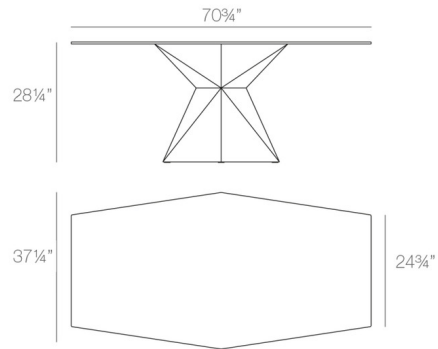

Description

Versatile and stylish, the Vertex Dining Table can be used in virtually any room in your home. This table is made of Polyethylene Resin by rotational molding and is 100% recyclable. This is a lightweight, highly-versatile furniture piece that adds value to any indoor or outdoor space.

Shown in white

Specifications

COLOR	N/A
BODY FINISH	White
WATTAGE	N/A
DIMMER	N/A
DIMENSIONS	70.75"L x 37.25"W x 28.25"H
BULB	N/A
COUNTRY OF ORIGIN	Spain

CLICK TO VIEW PRODUCT

Notes: