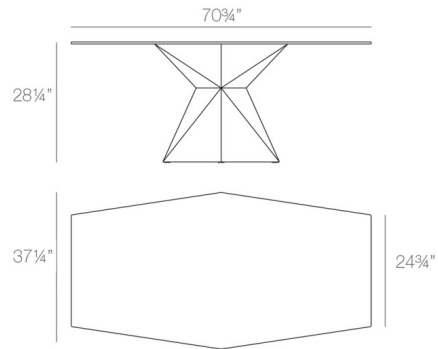

### Description

Versatile and stylish, the Vertex Dining Table can be used in virtually any room in your home. This table is made of Polyethylene Resin by rotational molding and is 100% recyclable. This is a lightweight, highly-versatile furniture piece that adds value to any indoor or outdoor space.

### Specifications

COLOR	N/A
BODY FINISH	White
WATTAGE	N/A
DIMMER	N/A
DIMENSIONS	70.75"L x 37.25"W x 28.25"H
BULB	N/A
COUNTRY OF ORIGIN	Spain

CLICK TO VIEW PRODUCT

Notes: