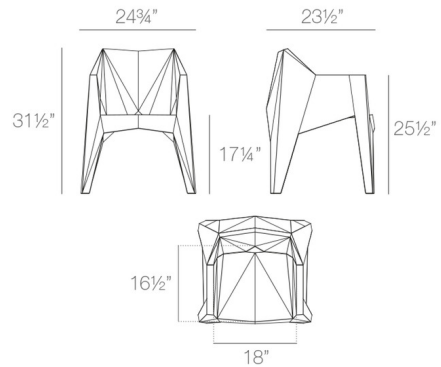

Lightology

lightology.com
866-954-4489
04-23-26

Project: _____
Company: _____
Location: _____ Fixture Type: _____
SPEC #: **VND1085538**
Approved On: _____ Approved By: _____

Voxel Outdoor Armchair - Set of 4 By Vondom

Description

Get the most out of your downtime with the Voxel Armchair. These stylish armchairs are 100% recyclable and crafted in a lightweight design. These chairs can be used in an indoor or outdoor setting, and are stackable for easy storage. Sold as a set of 4.

Shown in black

Specifications

COLOR	N/A
BODY FINISH	Black
WATTAGE	N/A
DIMMER	N/A
DIMENSIONS	24.75"W x 31.5"H x 23.5"D
BULB	N/A
COUNTRY OF ORIGIN	Spain

Technical Information

PRODUCT DIMENSIONS	Weight Capacity: 350 pounds
--------------------	-----------------------------