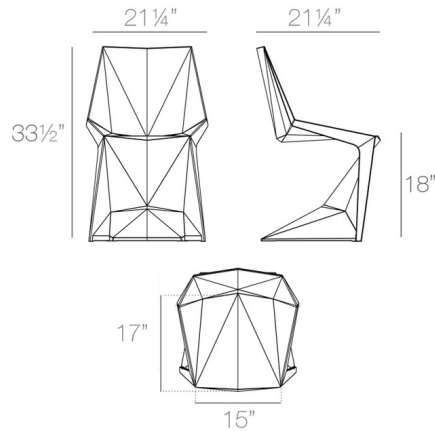

### Specifications

COLOR	N/A
BODY FINISH	Black
WATTAGE	N/A
DIMMER	N/A
DIMENSIONS	21.25"W x 33.5"H x 21.25"D
BULB	N/A
COUNTRY OF ORIGIN	Spain

### Technical Information

PRODUCT DIMENSIONS	Weight Capacity: 350 pounds
--------------------	-----------------------------

Shown in black

CLICK TO VIEW PRODUCT

Notes: