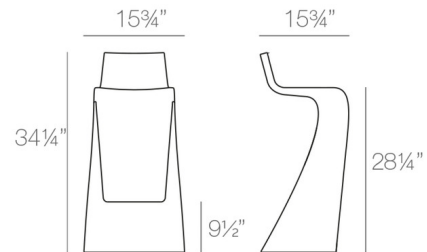

### Specifications

COLOR	N/A
BODY FINISH	White
WATTAGE	N/A
DIMMER	N/A
DIMENSIONS	15.75"W x 34.25"H x 15.75"D
BULB	N/A
COUNTRY OF ORIGIN	Spain

### Technical Information

PRODUCT DIMENSIONS	Weight Capacity: 350 pounds
--------------------	-----------------------------

CLICK TO VIEW PRODUCT

Notes: