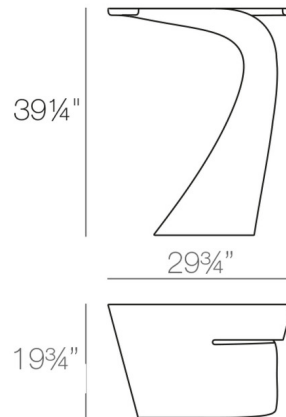

Lightology

lightology.com
866-954-4489
04-23-26

Project: _____

Company: _____

Location: _____ Fixture Type: _____

SPEC #: **VND1085551**

Approved On: _____ Approved By: _____

Wing Bar Table By Vondom

Description

Round out the look of your home bar with the Wing Bar Table. This stylish bar table is 100% recyclable and has a lightweight design. This sleek table can be used in virtually any room or outdoor space.

Shown in white

Specifications

COLOR	N/A
BODY FINISH	White
WATTAGE	N/A
DIMMER	N/A
DIMENSIONS	29.75"W x 39.25"H x 19.75"D
BULB	N/A
COUNTRY OF ORIGIN	Spain

CLICK TO VIEW PRODUCT

Notes: