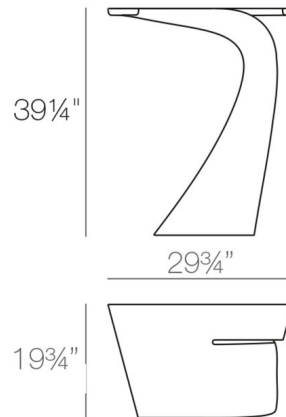

By Vondom

Description

Round out the look of your home bar with the Wing Bar Table. This stylish bar table is 100% recyclable and has a lightweight design. This sleek table can be used in virtually any room or outdoor space.

Shown in white

Specifications

COLOR	N/A
BODY FINISH	White
WATTAGE	N/A
DIMMER	N/A
DIMENSIONS	29.75"W x 39.25"H x 19.75"D
BULB	N/A
COUNTRY OF ORIGIN	Spain

CLICK TO VIEW PRODUCT

Notes: