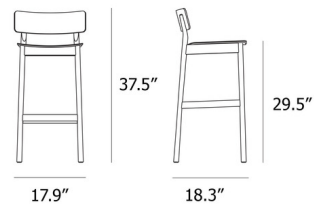

By Woud Design

Description

The Pause Bar / Counter Stool is a fresh take on the classic Counter Chair. The sleek lines and clean silhouette offer comfort for the modern space. Felt glides included. NOTE: This is a discontinued model and limited to quantity on hand.

Shown in white pigmented oak

Specifications

COLOR	N/A
BODY FINISH	White Pigmented Oak
WATTAGE	N/A
DIMMER	N/A
DIMENSIONS	17.9"W x 37.5"H x 18.3"D
BULB	N/A
COUNTRY OF ORIGIN	Latvia

CLICK TO VIEW PRODUCT

Notes: