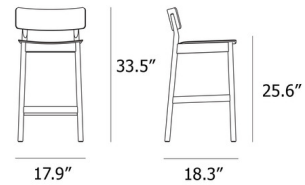

By Woud Design

Description

The Pause Bar / Counter Stool is a fresh take on the classic Counter Chair. The sleek lines and clean silhouette offer comfort for the modern space. Felt glides included. NOTE: This is a discontinued model and limited to quantity on hand.

Shown in white pigmented oak

Specifications

COLOR	N/A
BODY FINISH	White Pigmented Oak
WATTAGE	N/A
DIMMER	N/A
DIMENSIONS	17.9"W x 37.5"H x 18.3"D
BULB	N/A
COUNTRY OF ORIGIN	Latvia

CLICK TO VIEW PRODUCT

Notes: