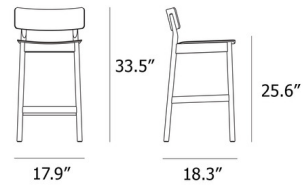

By Woud Design

Description

The Pause Bar / Counter Stool is a fresh take on the classic Counter Chair. The sleek lines and clean silhouette offer comfort for the modern space. Felt glides included. NOTE: This is a discontinued model and limited to quantity on hand.

Shown in white pigmented oak

Specifications

COLOR	N/A
BODY FINISH	White Pigmented Oak
WATTAGE	N/A
DIMMER	N/A
DIMENSIONS	17.9"W x 37.5"H x 18.3"D
BULB	N/A
COUNTRY OF ORIGIN	Latvia

CLICK TO VIEW PRODUCT

Notes: