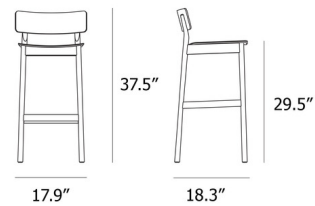

By Woud Design

Description

The Pause Bar / Counter Stool is a fresh take on the classic Counter Chair. The sleek lines and clean silhouette offer comfort for the modern space. Felt glides included. NOTE: This is a discontinued model and limited to quantity on hand.

Shown in white pigmented oak

Specifications

COLOR	N/A
BODY FINISH	White Pigmented Oak
WATTAGE	N/A
DIMMER	N/A
DIMENSIONS	17.9"W x 37.5"H x 18.3"D
BULB	N/A
COUNTRY OF ORIGIN	Latvia

CLICK TO VIEW PRODUCT

Notes: