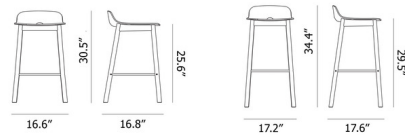

By Woud Design

Description

The Mono Bar / Counter Stool offers a simple and clean aesthetic. It features a curved Oak seat with matching legs.

Shown in white pigmented oak

Specifications

COLOR	N/A
BODY FINISH	White Pigmented Oak
WATTAGE	N/A
DIMMER	N/A
DIMENSIONS	16.6"W x 30.5"H x 16.8"D
BULB	N/A
COUNTRY OF ORIGIN	Latvia