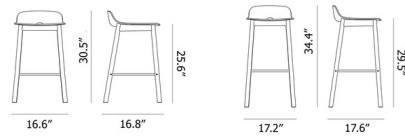

## Mono Bar / Counter Stool

By Woud Design

### Description

The Mono Bar / Counter Stool offers a simple and clean aesthetic. It features a curved Oak seat with matching legs.

Shown in white pigmented oak

### Specifications

COLOR	N/A
BODY FINISH	White Pigmented Oak
WATTAGE	N/A
DIMMER	N/A
DIMENSIONS	16.6"W x 30.5"H x 16.8"D
BULB	N/A
COUNTRY OF ORIGIN	Latvia

CLICK TO VIEW PRODUCT

Notes: