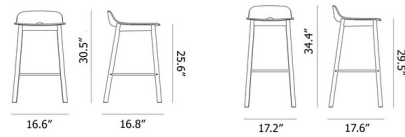

By Woud Design

Description

The Mono Bar / Counter Stool offers a simple and clean aesthetic. It features a curved Oak seat with matching legs.

Specifications

COLOR N/A
BODY FINISH Black Painted Oak
WATTAGE N/A
DIMMER N/A
DIMENSIONS 16.6"W x 30.5"H x 16.8"D
BULB N/A
COUNTRY OF ORIGIN Latvia