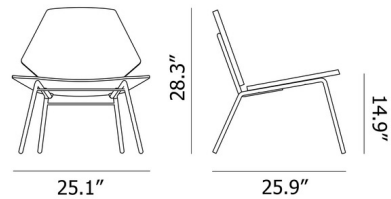

### Specifications

COLOR	Ivory
BODY FINISH	Black
WATTAGE	N/A
DIMMER	N/A
DIMENSIONS	25.1"W x 28.3"H x 25.9"D
BULB	N/A
COUNTRY OF ORIGIN	Poland

Notes: