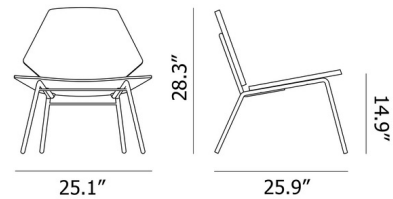

### Specifications

COLOR	Ivory
BODY FINISH	Black
WATTAGE	N/A
DIMMER	N/A
DIMENSIONS	25.1"W x 28.3"H x 25.9"D
BULB	N/A
COUNTRY OF ORIGIN	Poland

Notes: