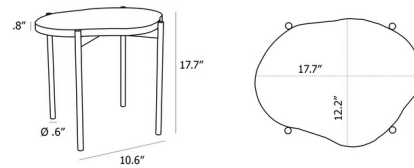

Lightology

lightology.com
866-954-4489
04-25-26

Project: _____

Company: _____

Location: _____ Fixture Type: _____

SPEC #: **WOU1085573**

Approved On: _____ Approved By: _____

La Terra Occasional Side Table By Woud Design

Description

The La Terra Occasional Side Table displays a beautiful organically shaped Travertine top supported by a Black Metal base.

Shown in black / ivory

Specifications

COLOR	Ivory
BODY FINISH	Black
WATTAGE	N/A
DIMMER	N/A
DIMENSIONS	17.7"L x 12.2"W x 17.7"H
BULB	N/A
COUNTRY OF ORIGIN	Bulgaria